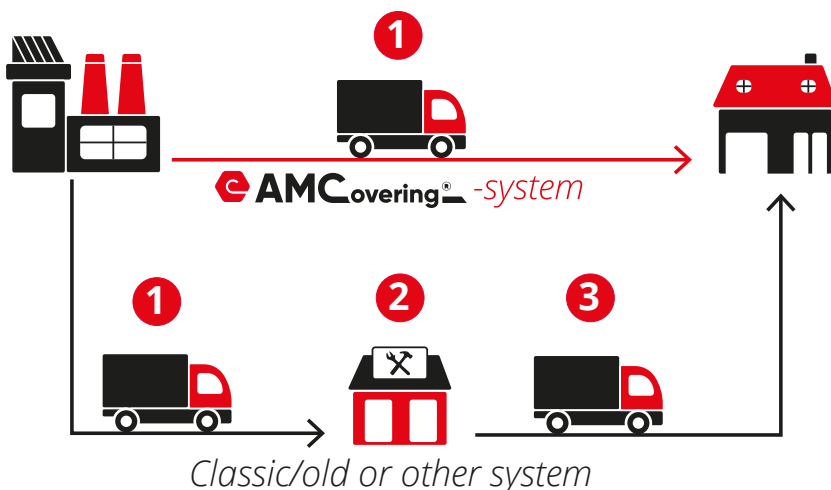

Adaptive Mechanical Covering

Professional, efficient and simple cover panel system for PVC/ALU doors and windows

AMC CLAMP SYSTEM

The velvet glove for your profile

- Clamps only on the profile where force may be applied, on a window and door on the lip with seal
- Load less on the door and window than a classic insert panel
- The buffer against the forces of the sandwich panel, both bending and expansion forces are almost completely neutralized

Directly supplied from your doorpanel manufacturer to window manufacturer / installer

Adaptive Mechanical Covering

Professional, efficient and simple cover panel system for PVC/ALU doors and windows

AMC CLAMP SYSTEM

- + Exchangeable and replaceable (S.A.S.)
- + Professional lifelong durable system
- + Finely adjustable blocking / positional system
- + Mechanically screwed in with lock

Applicable in new construction and renovation