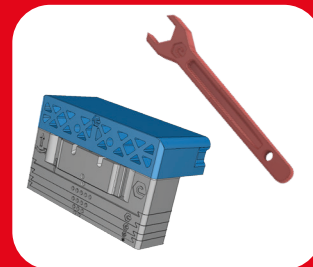

Adaptive Mechanical Covering

Professional, efficient and simple cover panel system for PVC/ALU doors and windows

AMC CLAMP SYSTEM

The velvet glove for your profile

- Clamps only on the profile where force may be applied, on a window and door on the lip with seal
- Load less on the door and window than a classic insert panel
- The buffer against the forces of the sandwich panel, both bending and expansion forces are almost completely neutralized

Cover panels and cover glass for ALU/PVC windows and doors: replaceable, without damage, as with insert glass

AMC kit detail

2 PVC C

3V1 PVC A

3V2 PVC C

3V3 PVC A+++

ALU C+

AMC ADDED VALUE

- + Exchangeable and replaceable (S.A.S.)
- + Professional lifelong durable system
- + Finely adjustable blocking / positional system
- + Mechanically screwed in with lock

Applicable in new construction and renovation