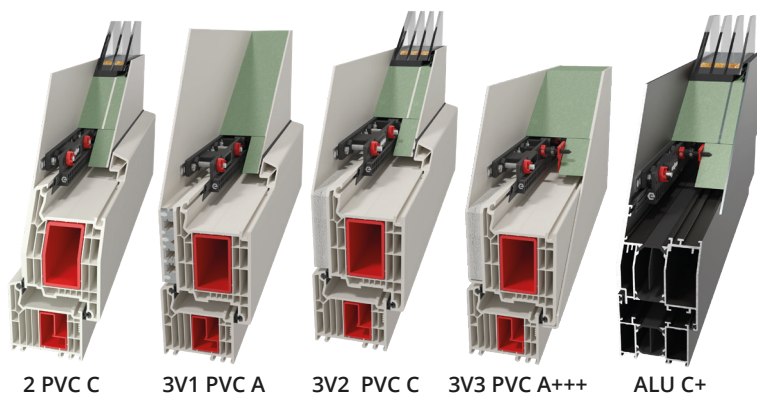

Adaptive Mechanical Covering

Professional, efficient and simple cover panel system for PVC/ALU doors and windows

AMC CLAMP SYSTEM

The velvet glove for your profile

- Clamps only on the profile where force may be applied, on a window and door on the lip with seal
- Load less on the door and window than a classic insert panel
- The buffer against the forces of the sandwich panel, both bending and expansion forces are almost completely neutralized

Directly supplied from your doorpanel manufacturer to window manufacturer / installer

Adaptive Mechanical Covering

Professional, efficient and simple cover panel system for PVC/ALU doors and windows

AMC CLAMP SYSTEM

Cover panels and cover glass for ALU/PVC windows and doors: replaceable, without damage, as with insert glass

AMC kit detail

2 PVC C

3V1 PVC A

3V2 PVC C

3V3 PVC A+++

ALU C+

AMC ADDED VALUE

- + Exchangeable and replaceable (S.A.S.)
- + Professional lifelong durable system
- + Finely adjustable blocking / positional system
- + Mechanically screwed in with lock

Applicable in new construction and renovation