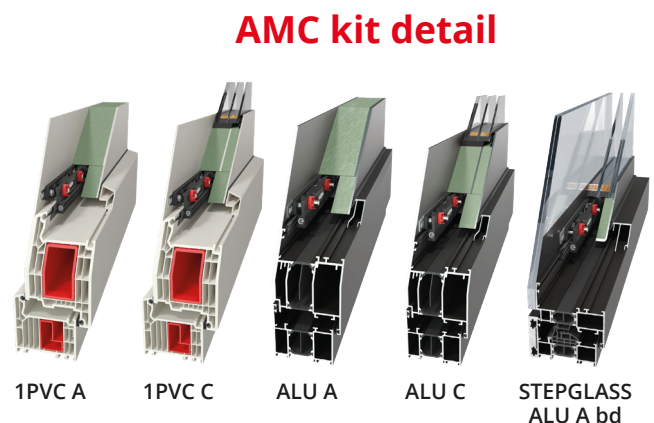

Adaptive Mechanical Covering

Professional, efficient and simple cover panel system for PVC/ALU doors and windows

AMC CLAMP SYSTEM

The velvet glove for your profile

- Clamps only on the profile where force may be applied, on a window and door on the lip with seal
- Load less on the door and window than a classic insert panel
- The buffer against the forces of the sandwich panel, both bending and expansion forces are almost completely neutralized

Directly supplied from your doorpanel manufacturer to window manufacturer / installer

Adaptive Mechanical Covering

Professional, efficient and simple cover panel system for PVC/ALU doors and windows

AMC CLAMP SYSTEM

Cover panels and cover glass for ALU/PVC windows and doors: replaceable, without damage, as with insert glass

AMC kit detail

2 PVC C

3V1 PVC A

3V2 PVC C

3V3 PVC A+++

ALU C+

AMC ADDED VALUE

- + Exchangeable and replaceable (S.A.S.)
- + Professional lifelong durable system
- + Finely adjustable blocking / positional system
- + Mechanically screwed in with lock

Applicable in new construction and renovation