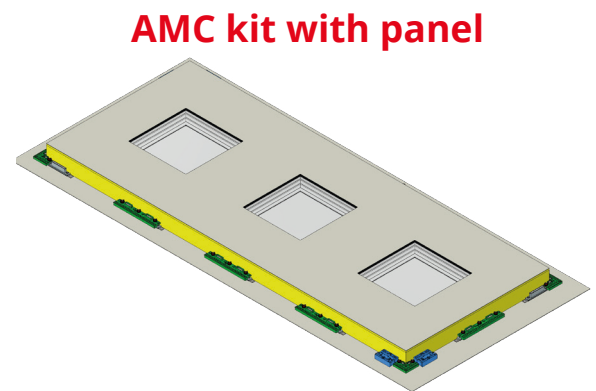

Adaptive Mechanical Covering

Professional, efficient and simple cover panel system for PVC/ALU doors and windows

AMC CLAMP SYSTEM

The velvet glove for your profile

- Clamps only on the profile where force may be applied, on a window and door on the lip with seal
- Load less on the door and window than a classic insert panel
- The buffer against the forces of the sandwich panel, both bending and expansion forces are almost completely neutralized

Directly supplied from your doorpanel manufacturer to window manufacturer / installer

Adaptive Mechanical Covering

Professional, efficient and simple cover panel system for PVC/ALU doors and windows

AMC CLAMP SYSTEM

- + Exchangeable and replaceable (S.A.S.)
- + Professional lifelong durable system
- + Finely adjustable blocking / positional system
- + Mechanically screwed in with lock

Applicable in new construction and renovation